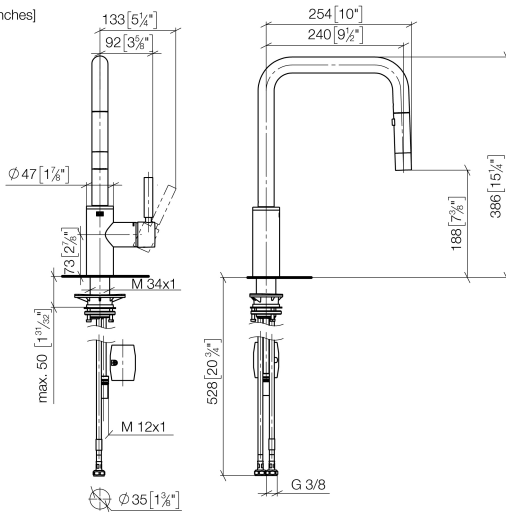

META SQUARE Single-lever mixer Pull-down with spray function - Brushed Champagne (22kt Gold)

META SQUARE

33 870 861

- 240mm projection
- pivotable spout 360°
- Optional swivel limiter available with swivel limiter set 12 823 970 90
- laminar and spray flow
- 1800 mm metal shower hose
- sprayface with anti-scaling system
- max. flow 10.4 l/min at 3 bar flow pressure
- lead-free
- This product can help a building meet the requirements of Green Building Rating Systems, e.g. LEED®, BREEAM®, DGNB

33 870 861

mm [inches]

1:5

Flow rate chart

Certificates

LGA_38641.

Belgaqua_24-005-
27_3.

33 870 861

Spare parts list

No.	Item Number	Name	Quantity used	Delivery time
1	90 12 11 148 00-46	shower	1	-
Spare part can no longer be ordered, please order the replacement item				
2	04 30 02 120 00-85	hose	1	30
3	90 28 22 308 00-46	spout	1	-
Spare part can no longer be ordered, please order the replacement item				
4	09 28 10 160 90	ring	2	2
5	09 18 40 186 90	sleeve	1	2
6	90 15 05 064 05 90	cartridge	1	2
7	09 14 10 190 90	seal	1	2
8	09 28 30 030-46	cover	1	60
9	90 20 66 027 00-46	handle	1	30
10	04 30 11 040 00 90	fixing set	1	2
11	09 20 93 056 90	insert	1	2
12	04 30 04 100 00 90	hose	2	2
13	04 28 20 067 00 90	pipe	1	2
14	90 24 03 253 00 90	adaptor	1	2
15	04 21 50 010 00 90	accessories	1	2